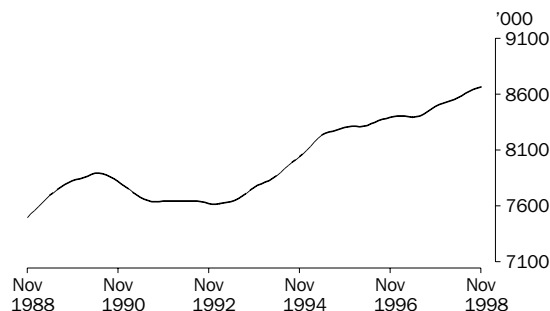

PRINCIPAL LABOUR FORCE SERIES: Trend estimates

EMPLOYED PERSONS

The trend estimate of employed persons rose strongly from a low of 7,616,000 in January 1993, until mid 1995. Over the next two years, growth slowed, with the trend estimate reaching 8,403,600 in July 1997. Over the past 16 months, growth in the trend estimate has again increased. The trend stood at 8,664,800 in November 1998.