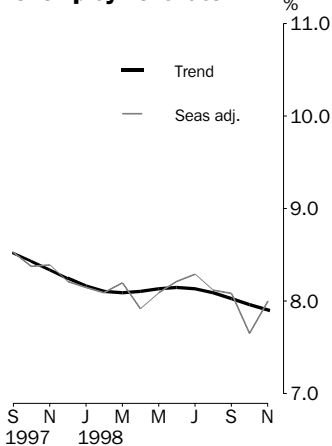

Unemployment rate

NOVEMBER KEY FIGURES

TREND

	Oct 98	Nov 98	monthly change
Employed persons ('000)	8 653.8	8 664.8	0.1 %
Unemployed persons ('000)	748.6	742.5	-0.8 %
Unemployment rate (%)	8.0	7.9	-0.1 pts
Participation rate (%)	63.4	63.4	-0.1 pts

SEASONALLY ADJUSTED

	Oct 98	Nov 98	monthly change
Employed persons ('000)	8 687.7	8 637.9	-49.8
Unemployed persons ('000)	719.8	750.8	31.0
Unemployment rate (%)	7.7	8.0	0.3 pts
Participation rate (%)	63.4	63.2	-0.2 pts

NOVEMBER KEY POINTS

TREND ESTIMATES

EMPLOYMENT

- has continued to rise steadily, reaching 8,664,800.

UNEMPLOYMENT

- has been falling steadily since July 1998, to stand at 742,500.

UNEMPLOYMENT RATE

- fell by 0.1 percentage points to 7.9%.

PARTICIPATION RATE

- fell by 0.1 percentage points to 63.4%.

SEASONALLY ADJUSTED ESTIMATES

EMPLOYMENT

- fell by 49,800 to 8,637,900. Full-time employment fell by 25,100 to 6,401,100, while part-time employment fell by 24,700 to 2,236,800.

UNEMPLOYMENT

- rose by 31,000 to 750,800, with the number of persons looking for full-time work rising by 23,000 to 578,700.

UNEMPLOYMENT RATE

- rose by 0.3 percentage points to 8.0%. The male rate rose by 0.2 percentage points to 8.1%, while the female rate rose by 0.5 percentage points to 7.9%.
- NSW 7.8% (6.7% last month); Vic 7.8% (7.8%); Qld 8.2% (8.8%); SA 9.8% (9.2%); WA 7.1% (7.0%); Tas. 9.8% (10.6%).

PARTICIPATION RATE

- fell by 0.2 percentage points to 63.2%, with the female rate falling by 0.4 percentage points to 53.8%.

- For further information about these and related statistics, contact Michael Sleaf on 02 6252 6525 or any ABS office shown on the back cover of this publication.