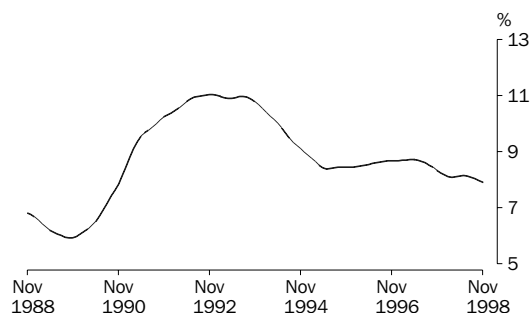

UNEMPLOYMENT RATE

From a high of 11.0% in mid 1993, the trend unemployment rate fell rapidly to 8.4% in May 1995. The trend then rose slowly, remaining steady at 8.7% from September 1996 to June 1997. Since this time, apart from a small increase in mid 1998, the trend has declined. It stood at 7.9% in November 1998.