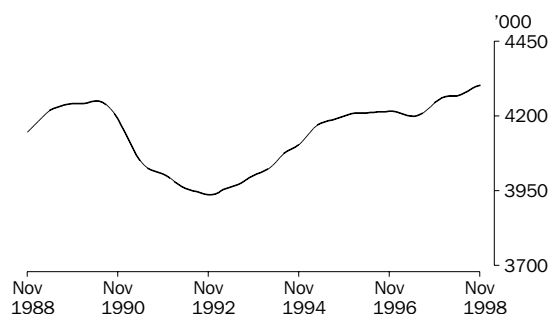

## UNEMPLOYMENT RATE

From a high of 11.0% in mid 1993, the trend unemployment rate fell rapidly to 8.4% in May 1995. The trend then rose slowly, remaining steady at 8.7% from September 1996 to June 1997. Since this time, apart from a small increase in mid 1998, the trend has declined. It stood at 7.9% in November 1998.

### EMPLOYED MALES

#### TOTAL

From a low of 4,383,700 in January 1993, the trend estimate of employed males rose strongly until April 1995. Growth then slowed, with the trend reaching 4,767,700 in February 1997. The trend estimate has continued to rise, reaching 4,906,800 in November 1998.

#### MALES EMPLOYED FULL TIME

From a high of 4,249,700 in May 1990, the trend estimate of males employed full time fell rapidly to 3,935,700 in late 1992. The trend then grew strongly until mid 1995, before slowing to reach 4,215,500 in December 1996. The trend fell to 4,198,000 in May 1997. It has since steadily increased, to stand at 4,303,700 in November 1998.