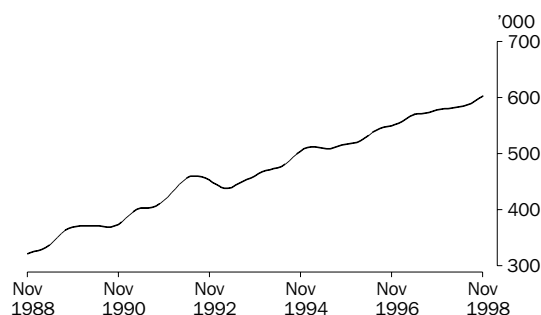

### EMPLOYED MALES

#### TOTAL

From a low of 4,383,700 in January 1993, the trend estimate of employed males rose strongly until April 1995. Growth then slowed, with the trend reaching 4,767,700 in February 1997. The trend estimate has continued to rise, reaching 4,906,800 in November 1998.

#### MALES EMPLOYED FULL TIME

From a high of 4,249,700 in May 1990, the trend estimate of males employed full time fell rapidly to 3,935,700 in late 1992. The trend then grew strongly until mid 1995, before slowing to reach 4,215,500 in December 1996. The trend fell to 4,198,000 in May 1997. It has since steadily increased, to stand at 4,303,700 in November 1998.

#### MALES EMPLOYED PART TIME

The trend estimate for males employed part time has almost doubled over the past ten years, from 320,700 in November 1988 to 603,100 in November 1998. Apart from some short periods of decline over this time, growth of the trend estimate has been relatively steady. Over the past year, the trend estimate has increased by 4.4%