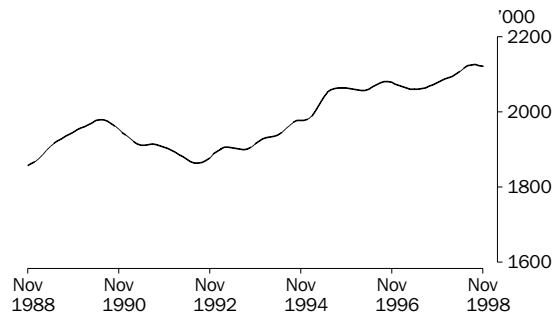

FEMALES EMPLOYED FULL TIME

Apart from some short periods of decline, the trend estimate of females employed full time rose strongly from 1,863,600 in August 1992, to 2,063,400 in September 1995. The trend remained relatively flat until May 1997, before rising steadily to reach 2,125,600 in September 1998. The trend fell to 2,121,700 in November 1998.