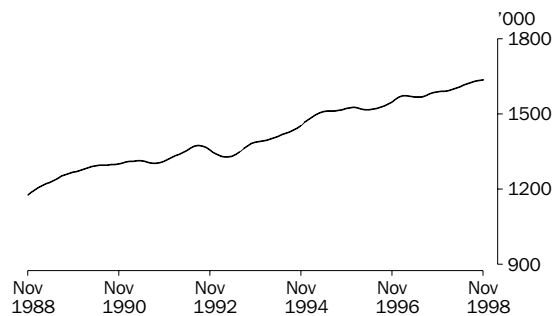

FEMALES EMPLOYED PART TIME

The trend estimate of female part-time employment has been rising steadily over the past ten years, with only one significant period of decline, which occurred between August 1992 and April 1993. The trend estimate was 1,636,300 in November 1998, an increase of 3.0% in the last 12 months.