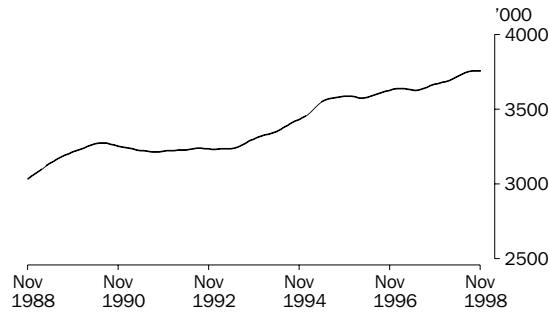

EMPLOYED PERSONS: Trend estimates

EMPLOYED FEMALES

TOTAL

From a low of 3,214,900 in September 1991, the trend estimate of female employment generally rose slowly to stand at 3,587,100 in December 1995. Apart from small falls in early 1996 and early 1997, the trend continued rising slowly to reach 3,758,000 in November 1998.