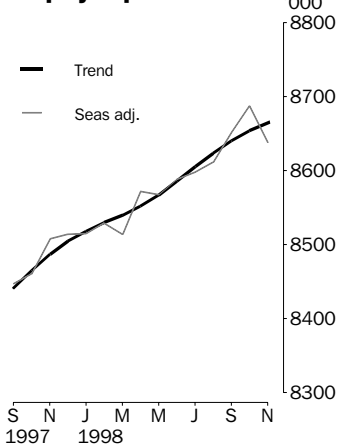

Employed persons