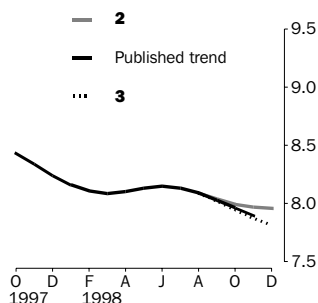

UNEMPLOYMENT RATE (%)

		WHAT IF NEXT MONTH'S SEASONALLY ADJUSTED ESTIMATE IS:				
		1	2	3	4	
		8.0	8.2	7.8	8.2	
		<i>i.e. the same as Nov 1998</i>	<i>i.e. rises by 2.0%</i>	<i>i.e. falls by 2.0%</i>	<i>i.e. same trend for Nov & Dec</i>	
TRENDS as PUBLISHED						
1998	September	8.0	8.0	8.0	8.0	8.0
	October	8.0	8.0	7.9	8.0	8.0
	November	7.9	7.9	8.0	7.9	8.0
	December (new)	—	7.9	8.0	7.8	8.0