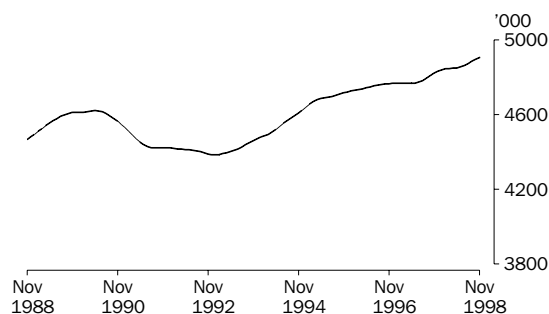

EMPLOYED PERSONS: Trend estimates

EMPLOYED MALES

TOTAL

From a low of 4,383,700 in January 1993, the trend estimate of employed males rose strongly until April 1995. Growth then slowed, with the trend reaching 4,767,700 in February 1997. The trend estimate has continued to rise, reaching 4,906,800 in November 1998.