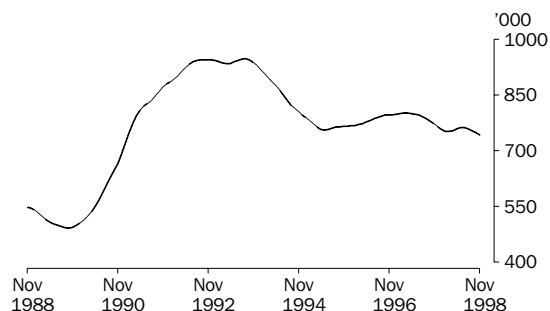

UNEMPLOYED PERSONS

From a high of 947,800 in September 1993, the trend estimate of unemployed persons fell rapidly to 755,200 in June 1995. The trend then rose slowly for almost two years, reaching 801,400 in April 1997. After falling to 751,300 in March 1998, the trend rose to 761,900 in July 1998, before falling again to 741,500 in November 1998.